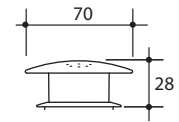

## Round Care Button - White

Product Code: 416020W

- Suitable for suites Care 100, Care 200, Care 300, Care 400, Profile Easy Height, Opal II Easy Height, Cosmo Care, Cosmo Sovereign Care and Care 800

## Round Care Button - Blue

Product Code: 416020WSB

- Suitable for suites Care 100, Care 200, Care 300, Care 400, Profile Easy Height, Opal II Easy Height, Cosmo Care, Cosmo Sovereign Care and Care 800