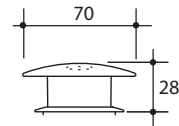

## Round Care Button - White

Product Code: 416020W

- Suitable for suites Care 100, Care 200, Care 300, Care 400, Profile Easy Height, Opal II Easy Height, Cosmo Care, Cosmo Sovereign Care and Care 800