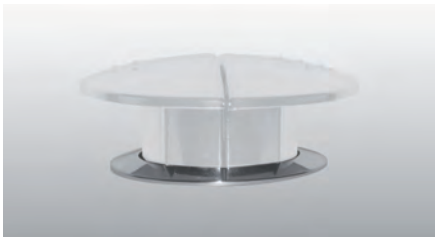

# Care Buttons

**Invisi II round dual flush plate and buttons**

**Round Care Button**

## Invisi II round dual flush plate and care buttons

Product Code:

Chrome plated 237011C

Satin Chrome 237011S

- Suitable for Invisi II Care suites

## Round Care Button - White

Product Code: 416020W

- Suitable for suites Care 100, Care 200, Care 300, Care 400, Profile Easy Height, Opal II Easy Height, Cosmo Care, Cosmo Sovereign Care and Care 800

## Round Care Metal Button - Chrome

Product Code: 687073C

- Suitable for suites Care 100, Care 200, Care 300, Care 400, Profile Easy Height, Opal II Easy Height, Cosmo Care, Cosmo Sovereign Care and Care 800