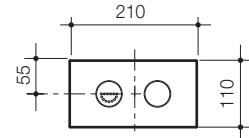

# Care Buttons

**Invisi II round dual flush plate and buttons**

**Round Care Button**

## Invisi II round dual flush plate and care buttons

Product Code:

Chrome plated 237011C

Satin Chrome 237011S

- Suitable for Invisi II Care suites