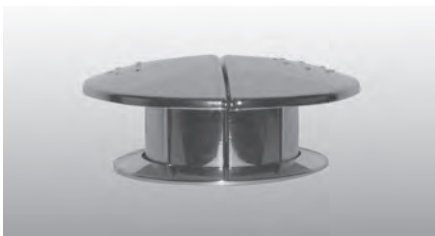

## Invisi II round dual flush plate and care buttons

Product Code:

Chrome plated 237011C

Satin Chrome 237011S

- Suitable for Invisi II Care suites

## Round Care Button - White

Product Code: 416020W

- Suitable for suites Care 100, Care 200, Care 300, Care 400, Profile Easy Height, Opal II Easy Height, Cosmo Care, Cosmo Sovereign Care and Care 800

## Round Care Button - Blue

Product Code: 416020WSB

- Suitable for suites Care 100, Care 200, Care 300, Care 400, Profile Easy Height, Opal II Easy Height, Cosmo Care, Cosmo Sovereign Care and Care 800

## Round Care Metal Button - Chrome

Product Code: 687073C

- Suitable for suites Care 100, Care 200, Care 300, Care 400, Profile Easy Height, Opal II Easy Height, Cosmo Care, Cosmo Sovereign Care and Care 800