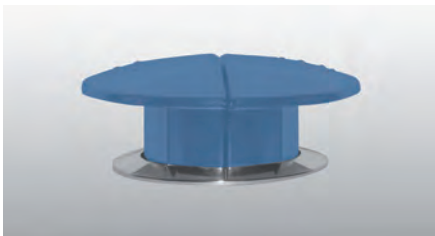

## Invisi II round dual flush plate and care buttons

Product Code:

Chrome plated 237011C

Satin Chrome 237011S

- Suitable for Invisi II Care suites

## Invisi II Custom Care Buttons

Product Code:

Chrome plated 237014C

Satin Chrome 2370140S

- Suitable for Invisi II Care suites

## Round Care Button - White

Product Code: 416020W

- Suitable for suites Care 100, Care 200, Care 300, Care 400, Profile Easy Height, Opal II Easy Height, Cosmo Care, Cosmo Sovereign Care and Care 800

## Round Care Metal Button - Chrome

Product Code: 687073C

- Suitable for suites Care 100, Care 200, Care 300, Care 400, Profile Easy Height, Opal II Easy Height, Cosmo Care, Cosmo Sovereign Care and Care 800